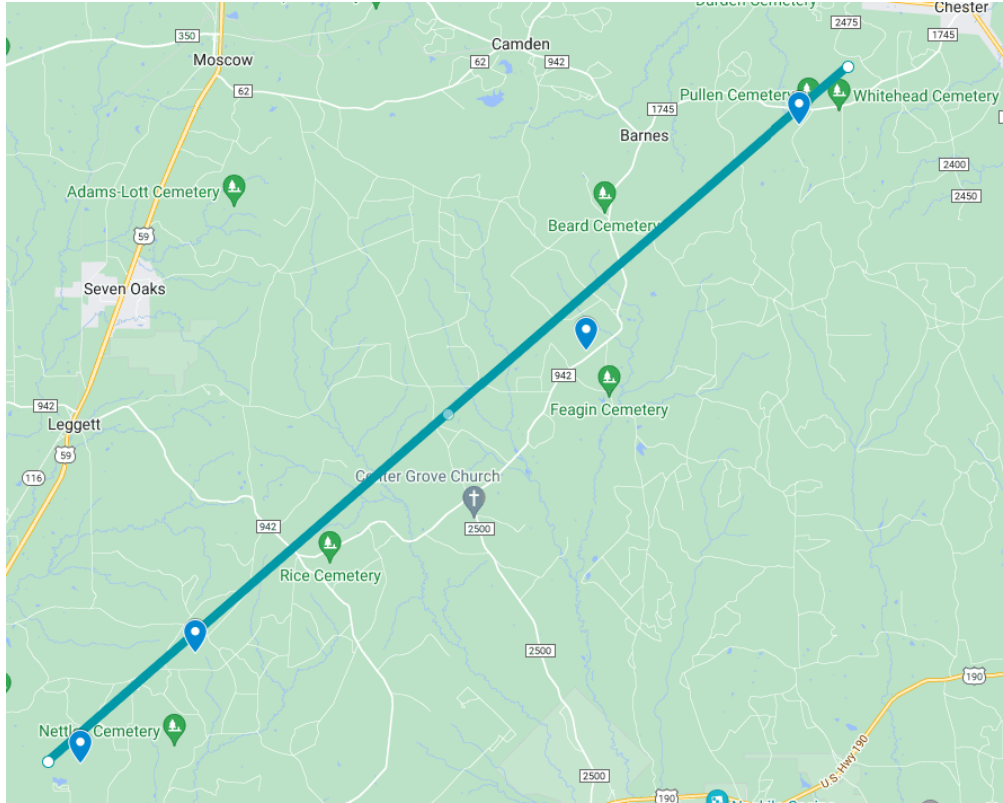

Radar indicated path of circulation near Lake Livingston

Image provided by NWS Houston/Galveston office

Radar indicated path of circulation east and northeast of Leggett area

Image provided by NWS Houston/Galveston office

Reports of storm impacts received by Emergency Management were minimal (downed trees, limbs, power lines, etc.). The entities listed below responded as follows:

1. City of Corrigan – no reports of tornado touchdown in city limits
2. City of Goodrich – no reports of tornado touchdown in city limits
3. City of Onalaska – no reports of tornado touchdown in city limits
4. City of Livingston – no reports of tornado touchdown in city limits
5. City of Seven Oaks – no reports of tornado touchdown in city limits
6. Alabama Coushatta Indian Reservation – no reports of tornado touchdown
7. Lake Livingston State Park – no reports of tornado touchdown or damage
8. Trinity River Authority – sighted small waterspout over Lake Livingston
9. Polk County Sheriff's Office – no reports of tornado touchdowns