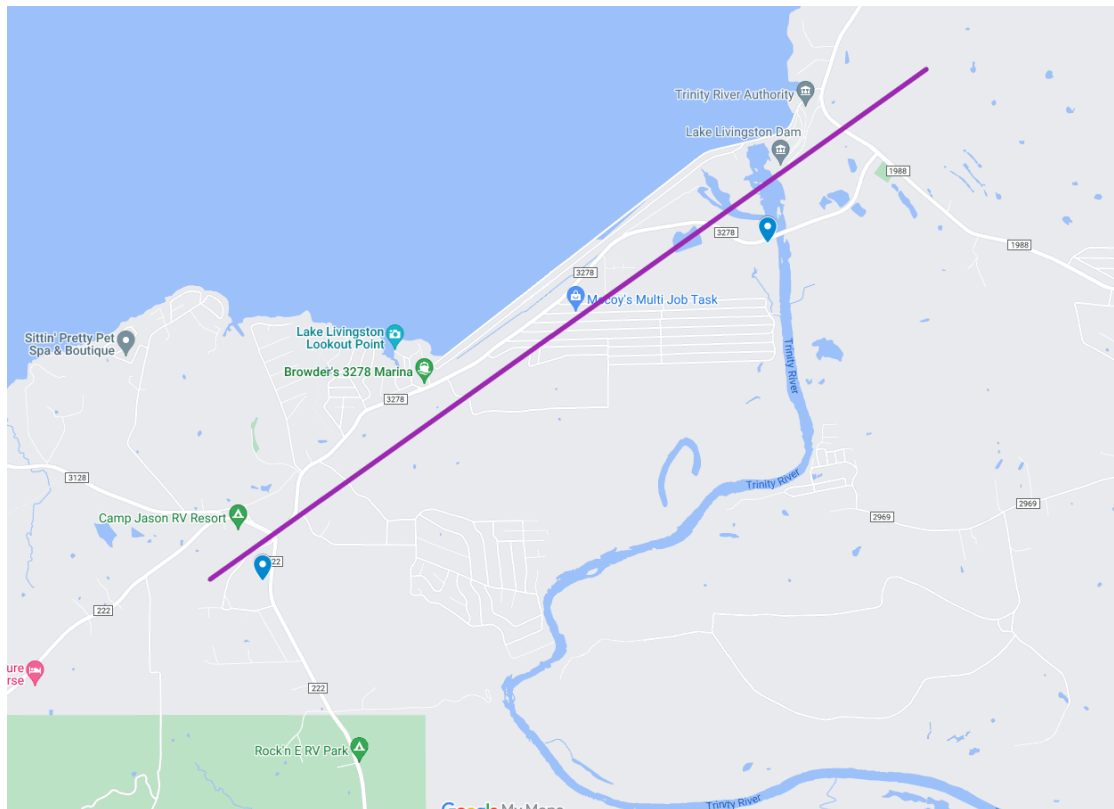

**POLK COUNTY, TEXAS
FOR IMMEDIATE RELEASE**

Date: January 11, 2024

Time: 12 p.m.

Contact: Polk County Office of Emergency Management
(936) 327-6826; Fax: (936) 327-6890

SEVERE WEATHER ON JANUARY 8, 2024

On Monday, January 8, 2024, the National Weather Service (NWS) issued Tornado Warnings stating that they received reports of tornados near Coldspring and Lake Livingston State Park. NWS communicated that radar indicated circulation near Lake Livingston and east and northeast of Leggett. During the severe weather event, Emergency Management received no confirmed reports of tornado touchdowns in Polk County. Emergency Management released a storm survey to the public and gathered reports from our partner agencies.

Radar indicated path of circulation near Lake Livingston

Image provided by NWS Houston/Galveston office

Radar indicated path of circulation east and northeast of Leggett area

Image provided by NWS Houston/Galveston office

Reports of storm impacts received by Emergency Management were minimal (downed trees, limbs, power lines, etc.). The entities listed below responded as follows:

1. City of Corrigan – no reports of tornado touchdown in city limits
2. City of Goodrich – no reports of tornado touchdown in city limits
3. City of Onalaska – no reports of tornado touchdown in city limits
4. City of Livingston – no reports of tornado touchdown in city limits
5. City of Seven Oaks – no reports of tornado touchdown in city limits
6. Alabama Coushatta Indian Reservation – no reports of tornado touchdown
7. Lake Livingston State Park – no reports of tornado touchdown or damage
8. Trinity River Authority – sighted small waterspout over Lake Livingston
9. Polk County Sheriff's Office – no reports of tornado touchdowns