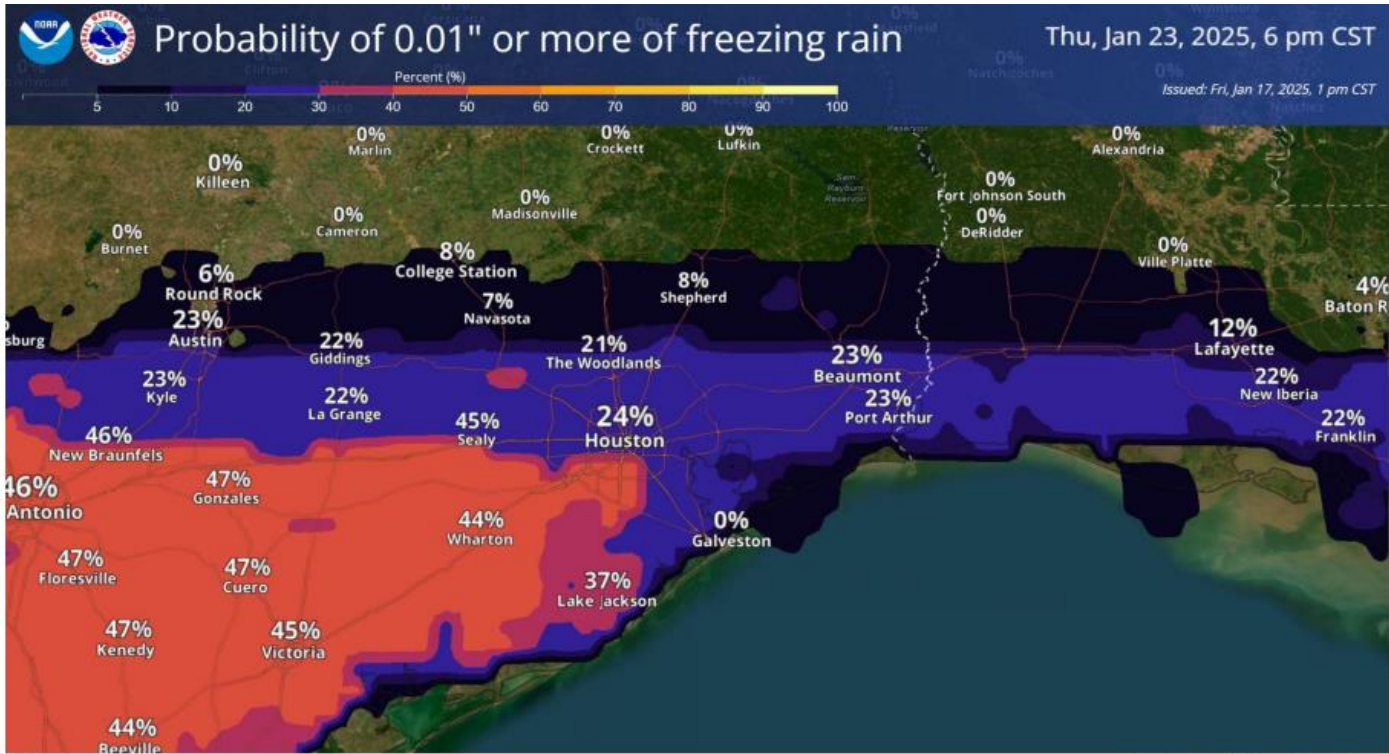

National Oceanic and Atmospheric Administration
U.S. Department of Commerce

National Weather Service