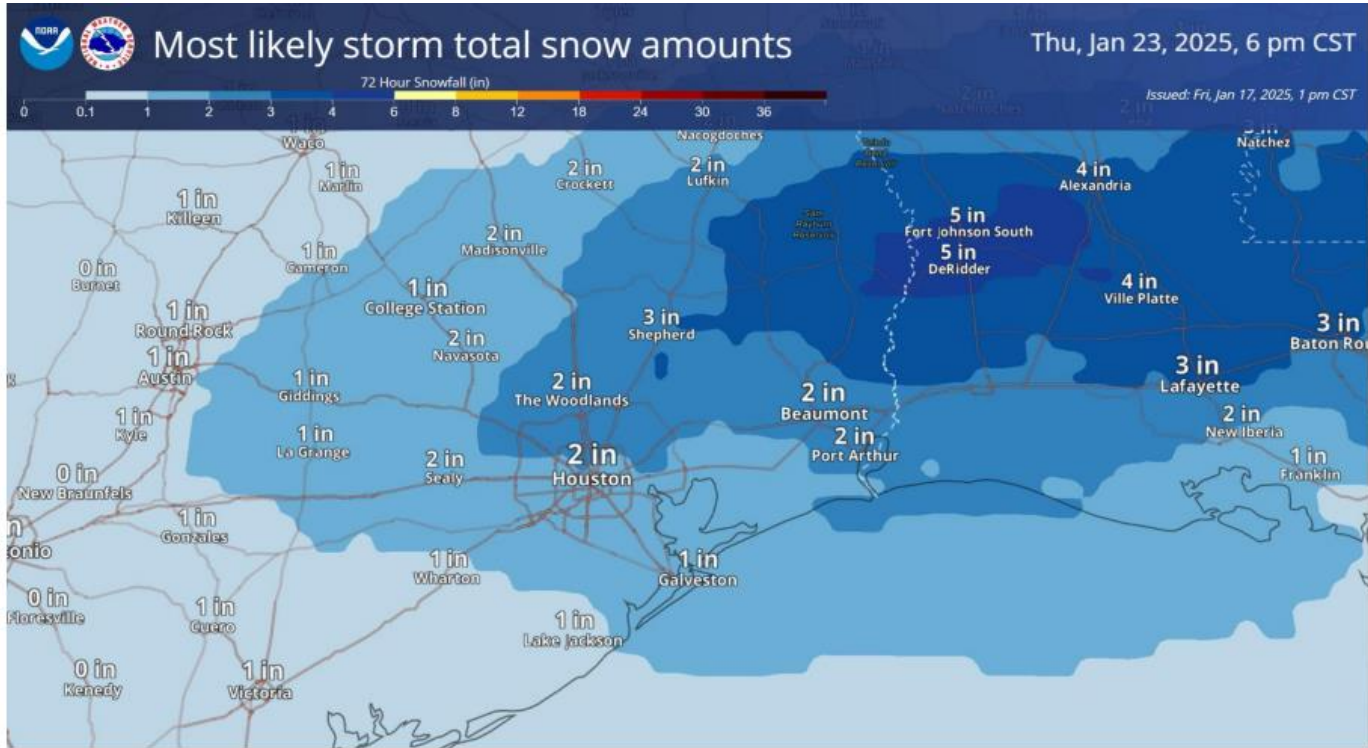

POLK COUNTY, TEXAS FOR IMMEDIATE RELEASE

Date: January 17, 2025 *Revised 1/18/2025*

Time: 6:30 p.m.

Contact: Polk County Office of Emergency Management
(936) 327-6826; Fax: (936) 327-6890

WINTER STORM

According to the National Weather Service (NWS), a potential winter storm is forecast to impact southeast TX early next week. This storm is forecast to produce widespread precipitation, and there is a chance of snow and/or ice across nearly all of southeast TX Monday night into Tuesday evening. Some areas may not get above freezing on Tuesday, and a hard freeze is expected Tuesday night into Wednesday morning for many areas. Expect a cold week with minimum temperatures near or below freezing into next Thursday.

Southeast Texas could see 1 to 3" of snow (or greater depending on snow banding and other small-scale effects). NWS says we are still four days away, and the forecast may change. Please monitor weather forecasts for updates.