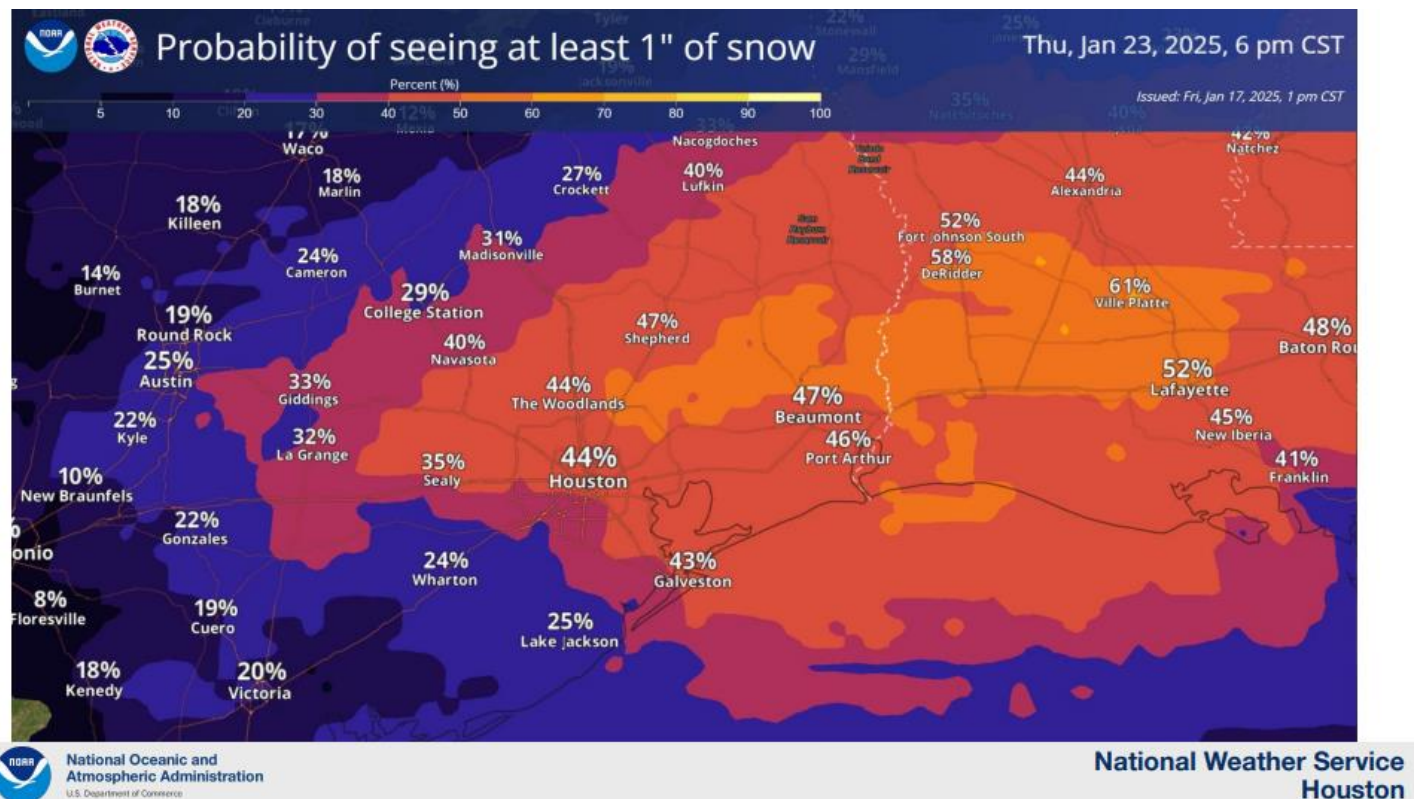

POLK COUNTY, TEXAS FOR IMMEDIATE RELEASE

Date: January 17, 2025 *Revised 1/18/2025*

Time: 6:30 p.m.

Contact: Polk County Office of Emergency Management
(936) 327-6826; Fax: (936) 327-6890

WINTER STORM

According to the National Weather Service (NWS), a potential winter storm is forecast to impact southeast TX early next week. This storm is forecast to produce widespread precipitation, and there is a chance of snow and/or ice across nearly all of southeast TX Monday night into Tuesday evening. Some areas may not get above freezing on Tuesday, and a hard freeze is expected Tuesday night into Wednesday morning for many areas. Expect a cold week with minimum temperatures near or below freezing into next Thursday.

Southeast Texas could see 1 to 3" of snow (or greater depending on snow banding and other small-scale effects). NWS says we are still four days away, and the forecast may change. Please monitor weather forecasts for updates.